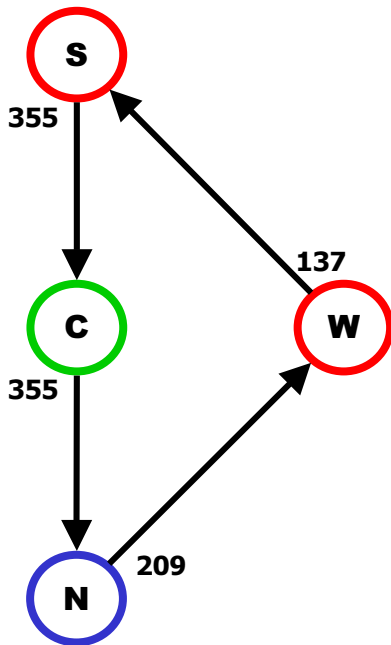

**N1**  
3.88 NM

Start N-Cs-Ws-NEp-Finish N

2007 JAM

**NW**  
4.65 NM

Start N-Es-Ss-Finish N

2007JAM

**W**  
4.65 NM

Start N-Es-Ss-Cp-Finish N

2007 JAM

**SW**  
4.31 NM

Start N-NEs-Ss-Cp-Finish N

2007JAM

**S**  
4.01 NM

Start N-NEs-SEp-Ep-Finish N

2007 JAM

**SE**  
4.46 NM

Start N-NWp-Sp-Cp-Finish N

2007JAM

**E**  
4.48 NM

Start N-Wp-Sp-Cs-Finish N

2007 JAM

**N2**  
4.18 NM

Start N-Cp-Ep-NWs-Finish N

2007JAM